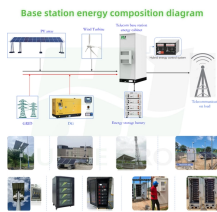

Intelligent Power Distribution Units - Switched, Metered & Monitored PDUs for Data Centers, Telecom, and Industrial applications. Remote power control, real-time energy metering, SNMP/Modbus ...