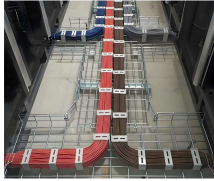

Control various equipment IP Level IP54 Type Distribution Box, LV Switchgear Cabinet Number of Sockets 6 Lock Type Hybrid Lock Place of Origin Fujian, China Model Number FLB-F17C-75kW ...

From decentralized energy, signal and data distribution to distribution boxes for smart buildings, we offer the right solution.