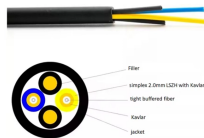

Cable tray length is selected based on the load to be supported, the distance between the supports (also referred to as the span), and handling and installation constraints.