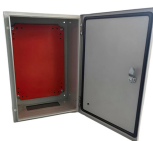

Fiber optic terminal box is used for fiber optic cable distribution, the fusion of optical cable and pigtail, and the storage and protection of the fiber. It is suitable for the direct and branch connection of the ...

FBR-11606 Fiber-Optic Distribution Box, 6-Core is a high quality product by Bud Industries used for electronic enclosure applications.

The fiber optic distribution box accommodates up to 6 core fibers and supports outdoor applications within FTTH network system. The type of installation for 6 core distribution box is wall-mounted. The entry ...

The fiber optic distribution box accommodates up to 6 core fibers and supports ...

1in/6out ports wall-mounting Distribution Box for FTTH network. With SC/LC adapter installation.

Leading telecommunications company in Iraq since 2003. Expert in networking equipment, wireless solutions services.