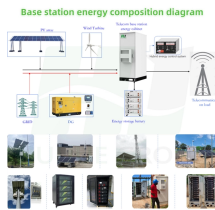

SFP 1G (Small Form-Factor Pluggable) modules provide versatile and reliable network connectivity in a compact form factor. With a data transmission speed of 1 Gbps, these modules are ideal for network ...