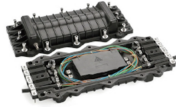

Iraq SFP Optical Module 1G

Iraq SFP Optical Module 1G

Upgrade your network switches with various 1G SFP. Guarantee compatibility with Cisco, Arista, HPE and more. Save 80%, Fast shipping & 5-year warranty.

Its receiver uses a PIN receiver and the transmitter uses 1310 FP laser, up to 15dB link budget ensures this module 1000Base Ethernet 10Km application. We are proud to offer industry-leading products ...

LINK-PP LS-SC31551G-40I 1.25G SFP SC Optical Transceiver Module (SMF, 1310nm-TX/1550nm-RX, 40km, DOM, Industrial) Product Features: Supports up to 1.25Gbps bit rates Hot-pluggable SFP ...

LINK-PP LS-BL55311G-40C SFP 1G BiDi Simplex LC/UPC SMF Optical Transceiver Module (SMF, 1550nm-TX/1310nm-RX, 40km, DOM) The LS-BL55311G-40C SFP transceivers are high ...