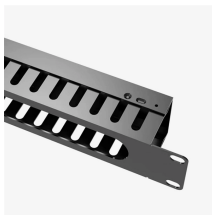

These special heavy duty tray hold down cable tray clamps and expansion guides are ideal for fastening tray to C-Channels and beams, such as those found on bridges.

Cable tray supports and accessories 2 referencias UR41 Support and accessory for cable trays 7 referencias SPSCA Support and accessory for cable trays 5 referencias SOMS Support and ...

These fittings are used in conjunction with cable trays to support cables in ventilation holes, assist with directional change of piping systems, and aid cable channelling around obstacles.

Support your cable trays with Vantrunk Tray Cantilever Arms (TCA). Designed for tray widths from 50mm to 900mm, featuring M10 and M6 clearance holes for ...

Explore Atkore's cable hangers and holders for efficient cable management solutions, ensuring secure and organized installations in various applications.

Cantilever arms are extensions of these brackets, which allow the cable tray to be mounted away from the wall or ceiling. Properly straightening the ceiling bracket and cantilever arm is crucial for the ...

Durable Cantilever Arm, 1000mm length, provides robust support for various applications. Reliable and versatile design for efficient use.

Support your cable trays with Vantrunk Tray Cantilever Arms (TCA). Designed for tray widths from 50mm to 900mm, featuring M10 and M6 clearance holes for secure fixing.