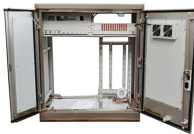

DRIVETM 200 Gbps LPO solution . This extends the system to support up to 212 Gbps per lane and enable t e development of a 1.6T LPO module. The main highlight of this exhibit was their TIA and ...

Our LPO transceivers support 400G and 800G applications in QSFP and OSFP form factors. They bring all the efficiency and performance benefits of LPO to data center operators, while integrating ...