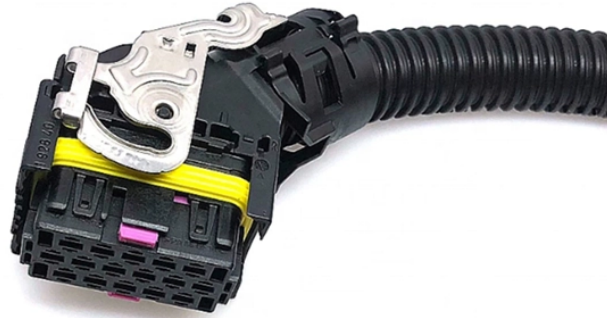

Iron pipes for cable trays

Iron pipes for cable trays

These are the most corrosion-resistant tray systems we offer for routing cable and hose in configurations such as curves, slopes, and tees. Cut, bend, and connect the wire mesh trays.

Cablofil is the global gold standard for total cable management. Explore the one-stop shop for innovative, fast, and dependable cable management systems including wire mesh tray, ladder cable ...

The Ladder Tray features light, rugged, tubular steel construction. It is designed for mechanical support and strain relief in long runs of cable and creates a smooth gradual bend for cable. Rail and stringer ...

Our wind certification report provides you with list of acceptable B-Line series cable tray supports, fittings and covers based off of the environmental conditions, cable loading, and type of cable tray in your ...