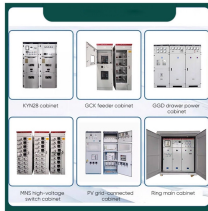

Choose from our selection of cable trays, including over 850 products in a wide range of styles and sizes. Same and Next Day Delivery.