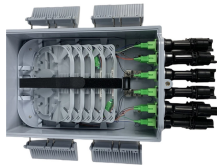

GYXTW Multimode OM3 Fiber Cable 2-12 core multimode fiber, Working wavelength 850nm and 1310nm, Central loose tube structure,Moisture-proof: Double-sided plastic coated rolled steel tape ...

It includes information on single-mode and multimode fibers, their attenuation, and bending radius requirements. Additionally, it specifies packaging and marking requirements, as well as the provision ...

Fiber Counts: Available from 2 to 144 cores (common counts: 2, 4, 6, 8, 12, 24). Fiber Types: Supports both single-mode (e.g., G.652D, G.657A1) and multi-mode (e.g., OM1/OM2/OM3/OM4) fibers.