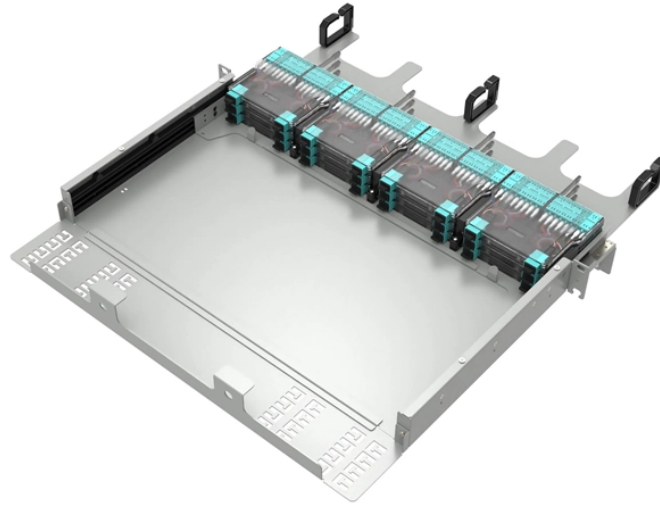

GDR Telecom Site Energy Systems

Is GYXTW multimode fiber

Is GYXTW multimode fiber

The Product Description The structure of GYXTW fiber cable is a loose sleeve made of fiber into a high modulus material. The loose casing is filled with waterproof compound.

GYXTW fiber optic cable is an outdoor use optical fiber cable suitable for duct and aerial applications. GL supply GYXTW cable from 2 fiber cores to 24 fiber cores.

GYXTW Fiber Optic Cable Series ZMS specializes in manufacturing and selling single-mode and multimode fiber optic cables, supporting customization and complete models.

This cable typically contains single-mode or multimode optical fibers enclosed within a loose tube, which is filled with gel to prevent moisture ingress. The steel tape armor provides additional protection ...

GYXTW is a fiber optic cable that can serve overhead, buried and through-tube scenarios according to line design requirements.

GYXTW Multimode OM3 Fiber Cable 2-12 core multimode fiber, Working wavelength 850nm and 1310nm, Central loose tube structure,Moisture-proof: Double-sided plastic coated rolled steel tape ...