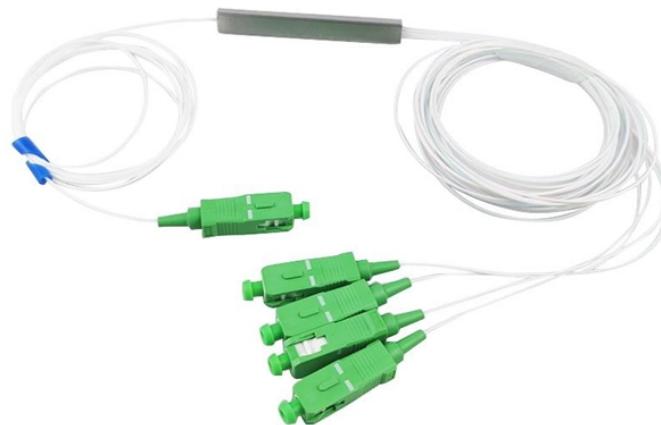

Israel Fiber Optic Distribution Box 8 cores

Overview

Fiber optic Internet can be easily distributed to customers thanks to the CAROL 8 CORE fiber optic box. The CAROL fiber optic box serves as an end point to distribute the fiber to end customers. We can lead the FTTH network to each customer. The 8 core optical branching box is produced and developed by our company completely, and the product's performance in accordance with the industry standard requirements. It's mainly used in FTTH access system terminal link. In addition, it. Maximum capacity: 8 SC simplex, 8 LC duplex. The 8 port Fiber Distribution Box is sturdy in structure, lightweight in size, and easy to install.

Israel Fiber Optic Distribution Box 8 cores

A wide variety of 8 cores fiber optic distribution box options are available to you, such as wifi, wireless lan and wired lan.

The 8-core outdoor fiber optic distribution box provided by OTRANS can effectively improve the stability and security of network transmission, and is widely used in various scenarios such as FTTH ...

The 8 port Fiber Distribution Box is sturdy in structure, lightweight in size, and easy to install. It can be installed on walls or utility poles, and its waterproof cover ...

Fiber optic terminal box is used for fiber optic cable distribution, the fusion of optical cable and pigtail, and the storage and protection of the fiber. It is suitable for the direct and branch connection of the ...

The box made of high strength PC plastic alloy injection molding, which has good sealing and aging resistance. In addition, it can be hanging on the wall outdoors or indoors to install and use.

Fiber optic Internet can be easily distributed to customers thanks to the CAROL 8 CORE fiber optic box. The CAROL fiber optic box serves as an end point to distribute the fiber to end customers. We can ...