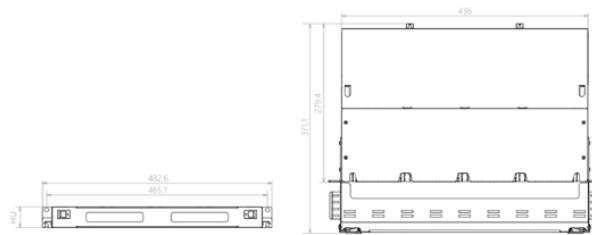

GDR Telecom Site Energy Systems

Italian ODF patch panel 2-core

Component Diagram

Key dimensions

Italian ODF patch panel 2-core

Learn differences between fiber patch panels and ODF. Covers topology placement, splicing, MPO/MTP, OS2/OM4, density, best practices, and ...

Our patch panel offers high-density fiber connectivity in a compact 4RU enclosure, perfect for space-constrained environments. Seamlessly integrate with our FlexCore™ ODF 600mm frames.

The units are available in two panel sizes both with maximum number and without adapters mounted. It is front serviced and consists of two panels possible to swing out for easy installation and maintenance.