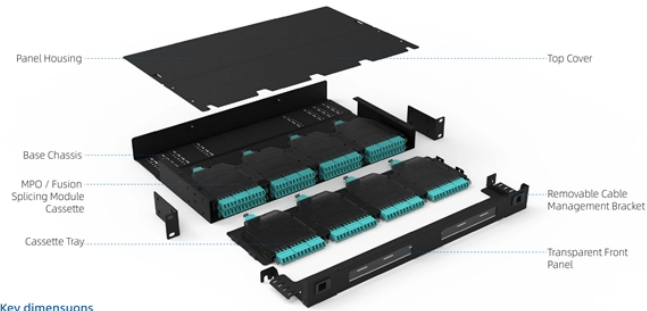

GDR Telecom Site Energy Systems

Italian ODF patch panel 2-core

Component Diagram

Key dimensions

Italian ODF patch panel 2-core

Learn differences between fiber patch panels and ODF. Covers topology placement, splicing, MPO/MTP, OS2/OM4, density, best practices, and ...

Made from high-quality steel and electrostatic spray finished, this patch panel is ideal for optical telecommunication systems, FTTH, WAN, TV networks and cable terminal branch connections.

Learn differences between fiber patch panels and ODF. Covers topology placement, splicing, MPO/MTP, OS2/OM4, density, best practices, and FAQ for networks.

Our patch panel offers high-density fiber connectivity in a compact 4RU enclosure, perfect for space-constrained environments. Seamlessly integrate with our FlexCore™ ODF 600mm frames.

The units are available in two panel sizes both with maximum number and without adapters mounted. It is front serviced and consists of two panels possible to swing out for easy installation and maintenance.

When setting up a fiber optic network, two critical pieces of equipment come into consideration: the fiber patch panel and the optical distribution frame (ODF). While these ...

Achieve successful cable management, handle high amounts of fiber cable and add density to fiber frames with the new DCX Optical Distribution Frame (ODF) System which features innovations like ...