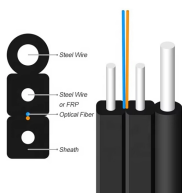

Italian Retail Terminal Box 12 Core

Italian Retail Terminal Box 12 Core

It is used as a termination point for the feeder cable to connect with drop cable in FTTH network system. It integrates fiber splicing, splitting, distribution, storage and cable connection in one solid protection ...

12 core fiber optic terminal box - high-quality FTTH solutions. Durable, waterproof, and customizable. Perfect for optical fiber distribution and termination.

Feature: 12 ports optical fiber distribution box is used for the fusion splicing, splitting, wiring transmission and other functions of the optical transmission terminal; It can ...