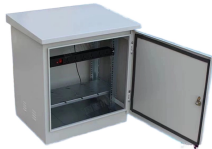

We offer a wide range of 1-24 core FDB boxes and ODF cabinets for indoor/outdoor FTTH deployment. Durable, IP65 rated, and easy to install. Browse our models and get a wholesale quote.

TMT GLOBAL provides high-quality odf 24 core wall Mounted Optical distribution Frame multimode OS2 multimode OM2 OM3 OM4 fiber optic equipment for use in various industrial and building automation ...

FTTH 24 core fiber terminal box is suitable for the distribution and terminal connection for various kinds of optical fiber system, especially suitable for mini-network terminal distribution, in which the optical ...

The 19" standard cabinet installation rack is equipped with an integrated unit box for optical fibre fusion and distribution, with safe and reliable optical fibre connection.

24 core optic distribution boxes, close to \$1 each, CE certified, FTTH compatible, available from 1 unit. Large volumes available, ideal for resale and distribution. Fiber optic splice box with midspan port, ...

A high-capacity 24-core fiber distribution box (320x240x100mm) for secure wall or pole mounted FTTH networks.

We offer a wide range of 1-24 core FDB boxes and ODF cabinets for indoor/outdoor FTTH deployment. Durable, IP65 rated, and easy to install. Browse our models ...