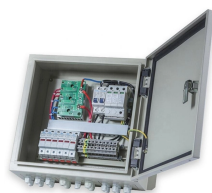

We offer a wide range of 1-24 core FDB boxes and ODF cabinets for indoor/outdoor FTTH deployment. Durable, IP65 rated, and easy to install. Browse our models and get a wholesale quote.

TMT GLOBAL provides high-quality odf 24 core wall Mounted Optical distribution Frame multimode OS2 multimode OM2 OM3 OM4 fiber optic equipment for use in various industrial and building automation ...

FTTH 24 core fiber terminal box is suitable for the distribution and terminal connection for various kinds of optical fiber system, especially suitable for mini-network terminal distribution, in which the optical ...

The 19" standard cabinet installation rack is equipped with an integrated unit box for optical fibre fusion and distribution, with safe and reliable optical fibre connection.

24 core optic distribution boxes, close to \$1 each, CE certified, FTTH compatible, available from 1 unit. Large volumes available, ideal for resale and distribution. Fiber optic splice box with midspan port, ...

A high-capacity 24-core fiber distribution box (320x240x100mm) for secure wall or pole mounted FTTH networks.

We offer a wide range of 1-24 core FDB boxes and ODF cabinets for indoor/outdoor FTTH deployment. Durable, IP65 rated, and easy to install. Browse our models ...