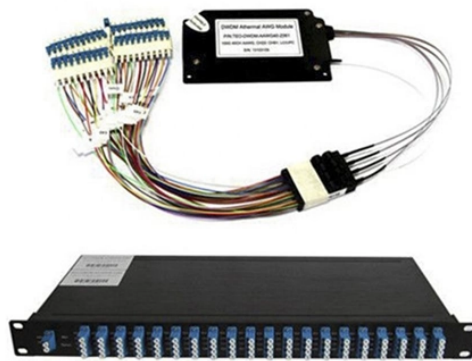

## Ivory Coast Long-Distance Optical Cable OS2

## Ivory Coast Long-Distance Optical Cable OS2

OS2 LC to LC Single Mode Duplex Fiber Optic Patch cable facilitates connectivity across 100G networks. It supports Coarse Wavelength Division Multiplexing (CWDM) across an extended ...

For long distances (kilometers), OS2 is the clear choice. For shorter to medium distances (up to a few hundred meters), multimode fiber (OM2 to OM5) offers a cost-effective solution.

OS2 single mode fiber optic patch cables with Plenum OFNP-rated jackets are engineered for safe, long-distance data transmission in network environments where both performance and fire safety are ...

100G OS2 Single-Mode Fiber Cables are the highest performing fiber optic cables currently available, with further distances than multimode specifications. OS2 fiber can transport data at 100G for up to ...