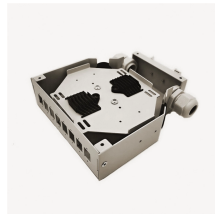

In the distribution box, commonly known as the distribution board or breaker panel, you'll find several critical components responsible for managing and distributing electrical power ...