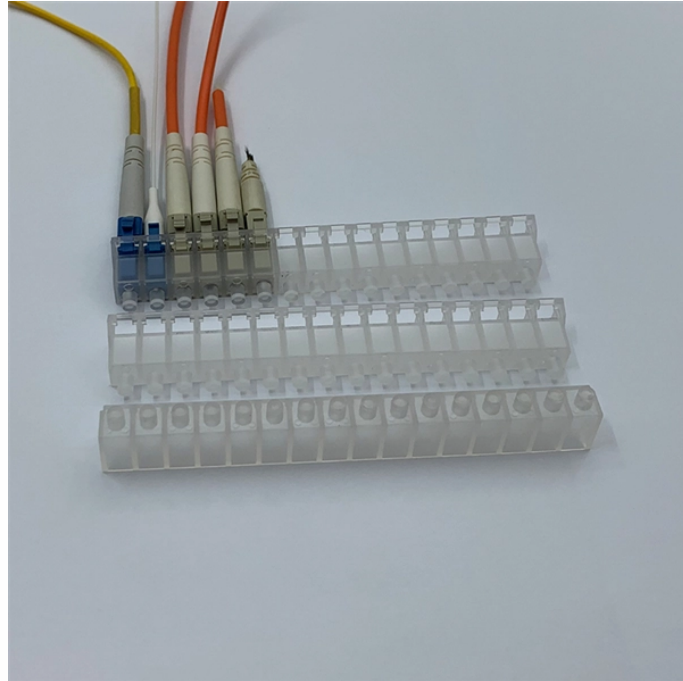

## JDP type distribution box

## JDP type distribution box

Use the table below to quickly identify which distribution box type best matches your application: This type of distribution box is typically used downstream of a main breaker. The line ...

A commonly used distribution box contains doorbells, earth leakage devices, timers, or contact breakers. However, the distribution boxes have several sizes and designs suitable for ...

Junction boxes are ideal for complex wiring, joint boxes are designed for smaller, simpler splicing tasks, and distribution boxes are key for managing electrical power distribution to various ...

Learn what a distribution box is, its types, and how to choose the right one for your project. Includes clear examples and expert tips.

Plastic Electrical Box, also known as a consumer control unit or electricity control unit. It is a device that is a type of distribution board that helps in protecting cables from overload and then damage or ...