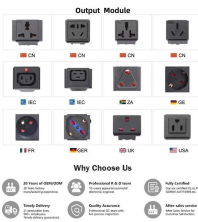

## JDP type distribution box

Use the table below to quickly identify which distribution box type best matches your application: This type of distribution box is typically used downstream of a main breaker. The line ...