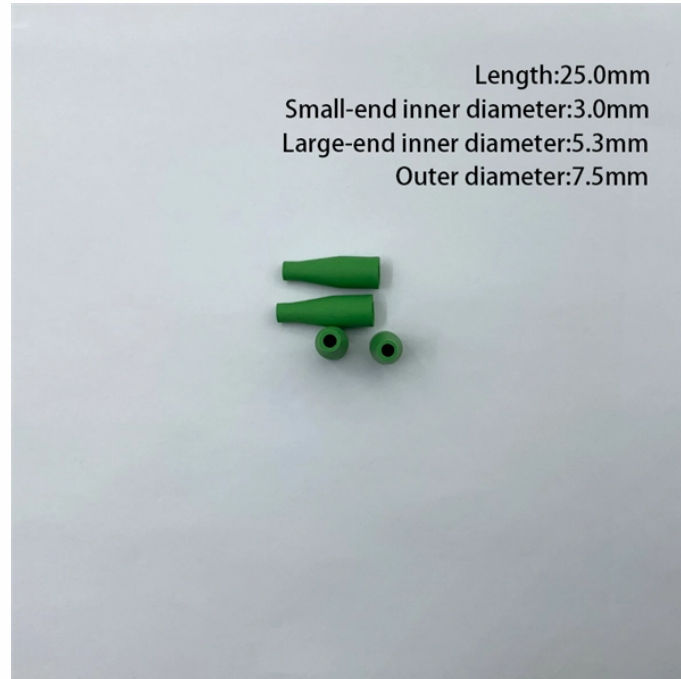

Jamaica Aluminum Alloy Cable Management Batch Inspection Lot