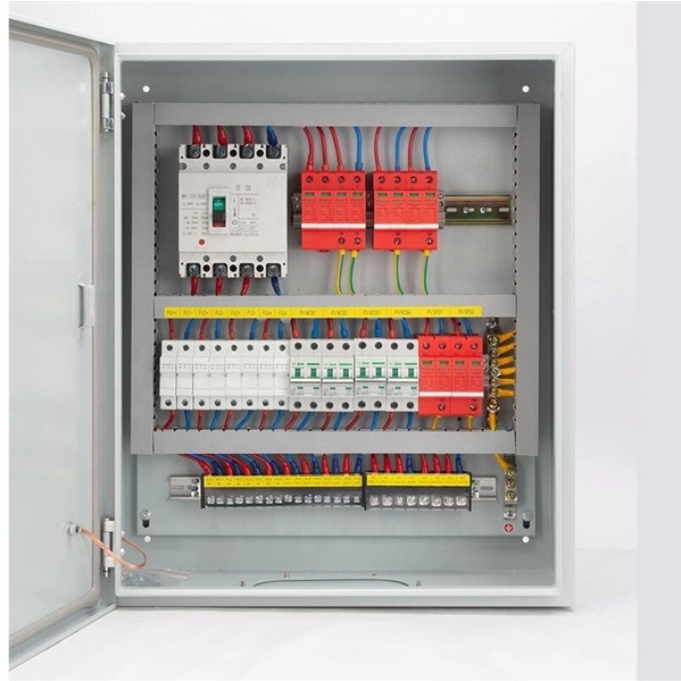

Jamaica Fiber Optic Terminal Box 8-core

Jamaica Fiber Optic Terminal Box 8-core

Find many great new & used options and get the best deals for 8-port FC fiber optic terminal box junction box splice box 8 core at the best online prices at eBay!

Designed for individual fiber termination, this box is used in point-to-point links where only one fiber connection is needed per location. These high-capacity boxes support 12, 24, 48, or even 72 fiber ...

The box with "Lock" infrastructure, box of body switching of simple, convenient, with a lock function safe use. For indoor and outdoor overhead and hang wall use.

FTB-208 series fiber terminal box is used as a termination point for the drop cable to connect with the patch cable in FTTH indoor application. It integrates fiber splicing, termination, storage, and cable ...

This distribution box terminates up to 2 fiber optic cables, offers spaces for splitters and up to 8 fusions, allocates 8 SC adapters and working under outdoor environments.

FIBER OPTICAL TERMINAL BOX 8P CAD-0012
OVERVIEW CAD-0012 an connect the drop cable with feeder cable as the termination point in the Fttx network, ...