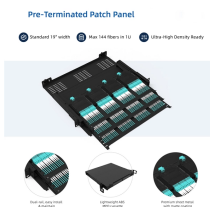

Aluminum Cable Tray systems are lighter than steel cable tray and Certified CSA Cable Tray, UL listed, NEMA and certified. Because of their lighter weight aluminum cable trays are easier to install than ...