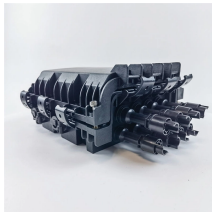

In addition to the trays themselves, various accessories and support materials are necessary to complete a proper cable tray installation, and these can also contribute to the cable tray ...