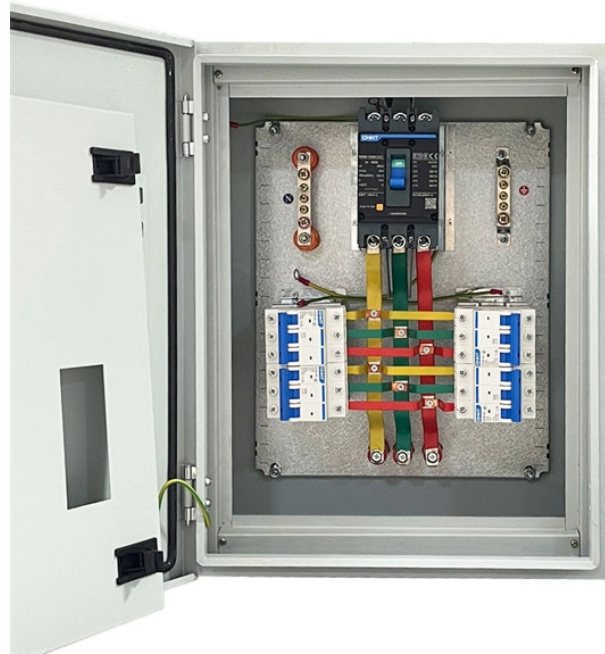

GDR Telecom Site Energy Systems

Jiutuo Cable Tray Prices

Jiutuo Cable Tray Prices

Costs vary based on tray material (steel, aluminum, or fiberglass), size, design (ladder or solid bottom), and installation complexity. Additional elements like supports, connectors, and ...

Choose from our selection of cable trays, including over 850 products in a wide range of styles and sizes. Same and Next Day Delivery.

Explore competitive cable tray pricing options featuring durable materials, easy installation, and scalable solutions for efficient cable management in commercial and industrial applications.

Cable tray are used in wiring of buildings to support electrical cables and wires that are used to distribute power, controls and communication. The cable tray are for hot dip galvanized ...

Complete wireways and cable trays price breakdown with installation costs, material types, and regional pricing. Get accurate quotes for industrial electrical i