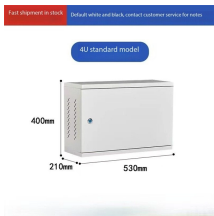

Design engineers or buyers might want to check out various Distribution Boxes factory & manufacturers, who offer lots of related choices such as distribution box, junction box and enclosure box.

Wholesale Indoor and Outdoor Exposed Installation of Jiye Box, Wall-Mounted Control Box, Thickened Waterproof Jiye Distribution Box.