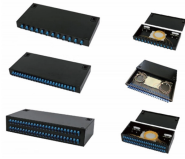

I chose the concealed version. after the distribution box is embedded in the wall, the entire space looks neater and more beautiful. My friend chose the surface-mounted model, which is hung directly on the ...