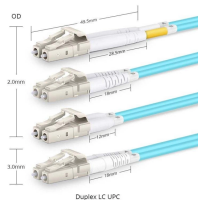

Michael Jordan and the Bulls teams winning 6 titles, or even Kobe Bryant, Shaquille O'Neal, Kenny "The Jet" Smith, Magic Johnson, Larry Bird, Isaiah Thomas and one of my personal favorites....Robert ...