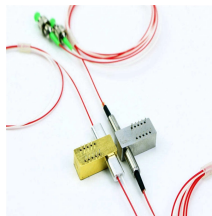

Unique Custom Shoes. Premium Air Force 1 and Air Jordan 1 sneakers, handmade to order. Free Shipping on all designs. 5000+ Happy customers.