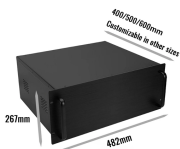

Bud offers thousands of models of box electrical enclosures suited for use as junction boxes, both indoors and outdoors. Choose a box in the size you need based on the type of material (steel, ...