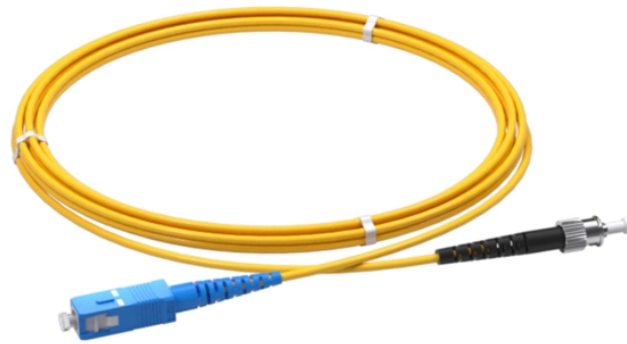

GDR Telecom Site Energy Systems

KVM 8-way switcher

KVM 8-way switcher

The ATEN CS18208 8-Port USB 3.0 4K HDMI KVM Switch can effectively access and control up to 8 HDMI computers from a single USB keyboard, USB mouse, and HDMI monitor console.

Connect up to 8 computers, including mouse, keyboard, printer, or USB drive. HDMI & EDID compatibility for up to 4K resolution at 30 Hz without image degradation. Quickly switch from one ...

User can easily switch among four 4K HDMI computers by hotkey or front panel buttons. The built-in HDCP and EDID engine on each HDMI port ensures the optimal and continuous display performance.

Search Newegg for 8 port kvm. Get fast shipping and top-rated customer service.

8 Port HDMI KVM Switch, 4K@60Hz 8 in 1 Out
HDMI KVM Switch for 8 Computers Share 1 HD Monitor and 4 USB Devices, Including 8 HDMI Cables and Remote Control Add to cart

4K 60HZ KVM SWITCH: Switch between eight HDMI-enabled computers to share a keyboard, mouse, 3.5mm audio, USB 2.0 hub (2x front/2x rear), and a 4K 60Hz HDMI 2.0 monitor for effortless multi ...

The CX Uno KVM Switch enables users to easily access up to 8 servers and computers over CATx cabling. Offers support for VGA and DisplayPort video targets with PS/2 or USB Keyboard & Mouse ...