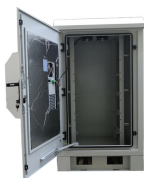

GDR Telecom Site Energy Systems

KVM Switch 17 3-inch

KVM Switch 17 3-inch

The rack console drawer combines a 17.3" LED-backlit display, keyboard, and touchpad in only 1U of valuable rack space. With built-in USB, HDMI, DisplayPort, and VGA interfaces, it can support a ...

Features a 17.3-inch LCD TFT panel, the LH1701 supports high video quality up to 1920×1080@60Hz. The LH1701 rackmount kvm features a single HDMI port, which can be connected directly to a ...

Unified 1U Console System: Combines a KVM console, 17.3-inch LCD monitor, and keyboard/touchpad into a streamlined 1U rack-mountable chassis, featuring a 16-port CAT5 KVM for centralized control ...

16 Port HDMI Rack Mount KVM Console: The 1U rackmount KVM console is an all-in-one solution featuring a 17.3" widescreen LCD monitor, keyboard, touchpad, and 16-port HDMI KVM switch, all ...

The 17.3" LCD rack KVM console comes with a single HDMI port, which can be connected directly to a server, PC, or to a KVM switch to control multiple systems. The kvm with monitor serves as the ...

17.3 inch LCD KVM Switch 16 port HDMI, direct from MT-VIKI, KVM manufacturer. Available for 15.6" 17" 19" for 8/16 port with HDMI/VGA interface.

The 1U rackmount form factor is designed to allow a KVM console switch to be mounted directly behind it. The Full HD display supports video resolutions from 640 x 480 through 1920 x 1080 at 60 and 75 ...