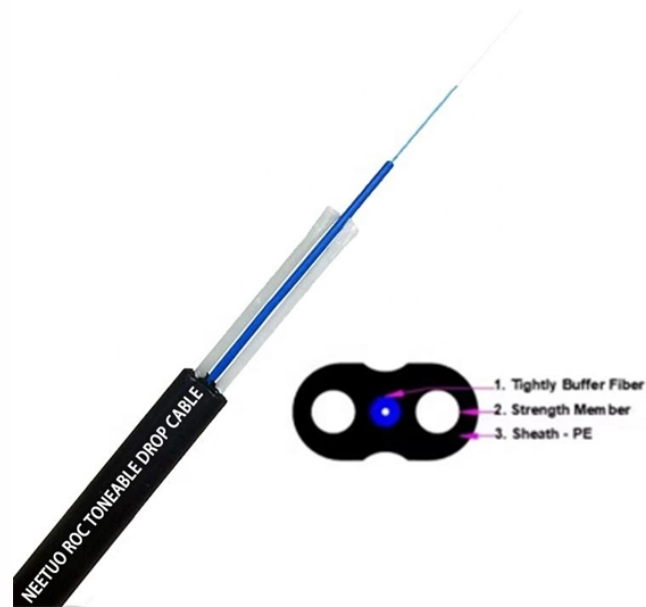

GDR Telecom Site Energy Systems

KVM Switch 17 3-inch

KVM Switch 17 3-inch

The rack console drawer combines a 17.3" LED-backlit display, keyboard, and touchpad in only 1U of valuable rack space. With built-in USB, HDMI, DisplayPort, and VGA interfaces, it can support a ...

Features a 17.3-inch LCD TFT panel, the LH1701 supports high video quality up to 1920×1080@60Hz. The LH1701 rackmount kvm features a single HDMI port, which can be connected directly to a ...

Unified 1U Console System: Combines a KVM console, 17.3-inch LCD monitor, and keyboard/touchpad into a streamlined 1U rack-mountable chassis, featuring a 16-port CAT5 KVM for centralized control ...

16 Port HDMI Rack Mount KVM Console: The 1U rackmount KVM console is an all-in-one solution featuring a 17.3" widescreen LCD monitor, keyboard, touchpad, and 16-port HDMI KVM switch, all ...

The 17.3" LCD rack KVM console comes with a single HDMI port, which can be connected directly to a server, PC, or to a KVM switch to control multiple systems. The kvm with monitor serves as the ...

17.3 inch LCD KVM Switch 16 port HDMI, direct from MT-VIKI, KVM manufacturer. Available for 15.6" 17" 19" for 8/16 port with HDMI/VGA interface.

The 1U rackmount form factor is designed to allow a KVM console switch to be mounted directly behind it. The Full HD display supports video resolutions from 640 x 480 through 1920 x 1080 at 60 and 75 ...