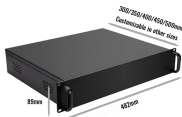

GDR Telecom Site Energy Systems

KVM Switch 17 3-inch

KVM Switch 17 3-inch

The rack console drawer combines a 17.3" LED-backlit display, keyboard, and touchpad in only 1U of valuable rack space. With built-in USB, HDMI, DisplayPort, and VGA interfaces, it can support a ...

Features a 17.3-inch LCD TFT panel, the LH1701 supports high video quality up to 1920×1080@60Hz. The LH1701 rackmount kvm features a single HDMI port, which can be connected directly to a ...

Unified 1U Console System: Combines a KVM console, 17.3-inch LCD monitor, and keyboard/touchpad into a streamlined 1U rack-mountable chassis, featuring a 16-port CAT5 KVM for centralized control ...

16 Port HDMI Rack Mount KVM Console: The 1U rackmount KVM console is an all-in-one solution featuring a 17.3" widescreen LCD monitor, keyboard, touchpad, and 16-port HDMI KVM switch, all ...

The 17.3" LCD rack KVM console comes with a single HDMI port, which can be connected directly to a server, PC, or to a KVM switch to control multiple systems. The kvm with monitor serves as the ...

17.3 inch LCD KVM Switch 16 port HDMI, direct from MT-VIKI, KVM manufacturer. Available for 15.6" 17" 19" for 8/16 port with HDMI/VGA interface.

The 1U rackmount form factor is designed to allow a KVM console switch to be mounted directly behind it. The Full HD display supports video resolutions from 640 x 480 through 1920 x 1080 at 60 and 75 ...