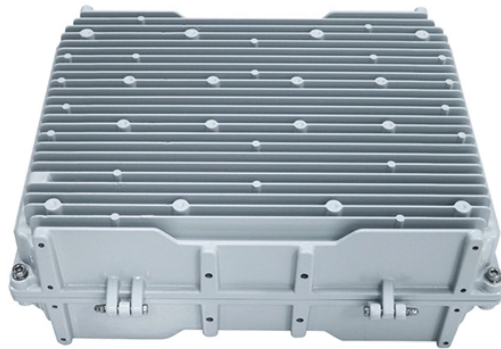

## KVM Switcher 8-to-1

## KVM Switcher 8-to-1

In the simplest terms, a KVM is a hardware hub of sorts, with switching smarts. Imagine you're using your work desktop, and you want to switch over to another computer for a lunch break.

It features KVM ports for 8 servers and can be cascaded to 2 levels to support up to 128 connections. Connecting to a server is made easier with the use of standard VGA cables. It provides a friendly ...