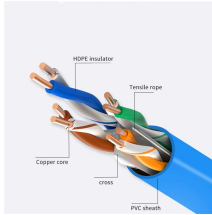

It features KVM ports for 8 servers and can be cascaded to 2 levels to support up to 128 connections. Connecting to a server is made easier with the use of standard VGA cables. It provides a friendly ...

The CX Uno KVM Switch enables users to easily access up to 8 servers and computers over CATx cabling. Offers support for VGA and DisplayPort video targets with PS/2 or USB Keyboard & Mouse ...

This 8 port KVM switch VGA USB, model 801UK-L, is designed for 8 computers or servers to share one set of monitor, keyboard, mouse and printer. This KVM switch/switch is the newest version with 2in1 ...

Video, mouse and keyboard signal switching and manipulation of VGA output devices. MT-VIKI 801UK-L, this 8 port KVM switch allows 1 set of USB 2.0 Keyboard & Mouse & monitor to control 8 ...

The HDMI 2.1 KVM Switch includes complete connectivity: 8 × KVM Cables (HDMI+USB) for all PCs. Centrally manage 8 PCs with one keyboard, mouse, and a single 8K/4K display. Supports LAN port ...