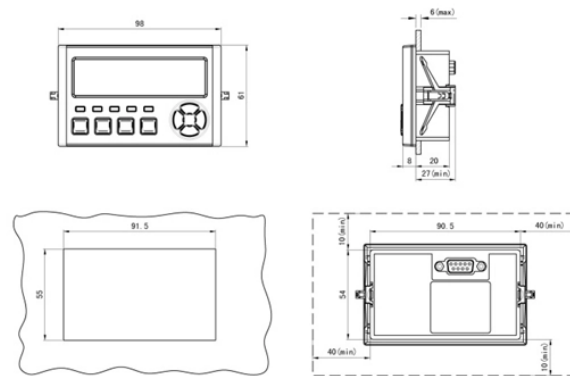

KVM Switcher Two Inputs One Output

KVM Switcher Two Inputs One Output

Use this KVM switch to switch video, keyboard, and mouse, as well as high-speed USB 3.2 and USB C signals between two computers. This KVM switch supports (2) DisplayPort and (2) HDMI inputs and ...