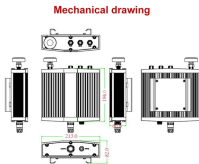

Available in aluminum, stainless, and carbon steel like every JES product, our cable management systems vary in height and configuration to create invaluable efficiency behind your enclosures.