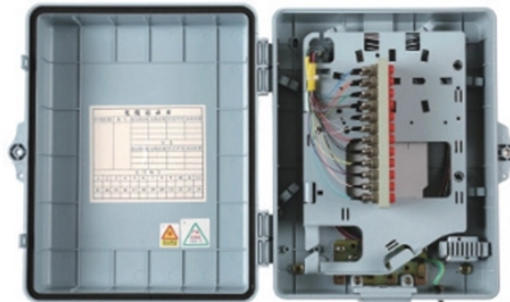

## Kenya Access Switch 400G

## Kenya Access Switch 400G

Manual switch between 2 sources on load. Between two loads, use emergency breaking Isolating downstream loads safely for maintenance purposes.

We sell networking devices including gateways, routers, network bridges, modems, wireless access points, networking cables, line drivers, switches, hubs, and repeaters.