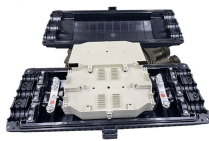

L-shaped support for mesh cable trays

L-shaped support for mesh cable trays

The electro zinc-plated wire mesh cable tray L-shaped wall bracket is an ideal solution for neatly routing and organizing cables. Its design is available with many accessories to help fit your installation needs.

The NavePoint electro zinc plated wire mesh cable tray L-shaped wall bracket is the practical solution for neatly routing and organizing cables. The L-Shaped Wall Bracket offers the ...

This L-shaped bracket allows you to mount sections of cable tray along the wall of your data center, network closet or industrial space to extend your cable management application.

The electro zinc-plated wire mesh cable tray L-shaped wall bracket is an ideal solution for neatly routing and organizing cables.

NavePoint electro zinc plated Wire Mesh Cable Tray L-Shaped Wall Bracket is the ideal solution for neatly routing and organizing cable. It offers the perfect solution for mounting and securing wire ...

The L-shaped wall bracket provides a great way to mount and secure the wire mesh cable tray to the wall. This ShowMeCables's L-shaped wall bracket is in stock and ready to ship the same day.

Cablofil's Wiremesh Cable Tray concept is based on performance, safety, and economy. These three qualities make the Cablofil Wiremesh Cable Tray system preferred by installers.