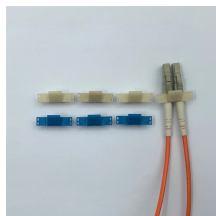

GDR Telecom Site Energy Systems

LC port adapter

LC port adapter

Molex LC connectors are available in a wide variety of configurations, styles, and colors with multiple features to meet the requirements of many applications.

Fibertronics offers a variety of LC fiber optic adapters. These are also known as LC fiber optic mating sleeves and are available in both single mode and multimode variants with either a zirconia sleeve or ...

CommScope fiber adapters and connectors—including LC to SC adapters—are designed for excellent optical and mechanical performance—including simplex, duplex, and ganged options for singlemode ...

Molex LC Multi-Port Connectors are designed to meet the increasing demand for small form factor, high-density fiber optic connectivity with simplex, duplex, singlemode and multimode ...

WCFO designs and manufactures a full family of LC products including a full line of LC adapters. The LC Adapters are available in simplex, duplex, and quad forms for MM, SM and APC applications.

LC Adapters and Cable Assemblies meet the growing demand for small form factor, high-density fiber optic connectivity with simplex, duplex, single-mode and multimode options. These connectors ...