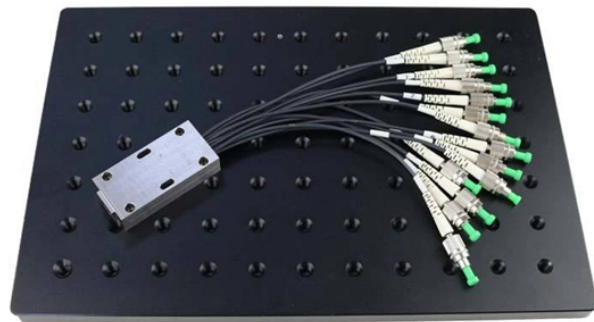

LED Distribution Box Switch

LED Distribution Box Switch

Low profile distribution box allows up to four separate light bar chains to run from the same 120-volt source. Integrates an on/off switch for additional convenience.

Explore high-quality power distribution boxes for LED displays. Our selection includes indoor and outdoor solutions, fixed installation, and rental-specific boxes with various power capacities to suit ...

Control your MaxLite plug-and-play LED light bars with ease using the MaxLite distribution box. Designed exclusively for MaxLite systems, this low-profile unit features a convenient ON/OFF toggle ...

Use this rocker switch panel to organize 12 VDC LED light switches ...

Explore Gladiator Lighting's collection of power distribution boxes, engineered to provide reliable, centralized power distribution and protection for lighting systems and electrical installations.

Use this rocker switch panel to organize 12 VDC LED light switches in your boat, truck, RV, UTV, ATV, or car. It's great for work lights, light bars, strobes, and more.