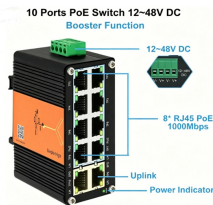

Cablofil Wiremesh Cable Tray concept based upon performance, safety and economy- three qualities which make Cablofil Wiremesh Cable Tray system preferred by installers. Cablofil adapts to the most ...

Cable Tray Vertical Inside Bend, 6" H x 33.18" W x 18" L, Aluminum, 24" Radius, 90° Angle Item #: 435782 CAT #: 6A-18-90VI24 UPC: 781011208950

The aluminum I-beam design of Itray is perfect for industrial installations with large diameter cables in long span situations, minimizing total tray width and creating a smooth transition between straight ...