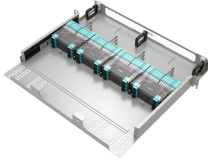

## Layer 3 switch for aggregation

In carrier networks, Layer 3 switches may be used at metro edge nodes, enterprise leased-line access points, and service aggregation positions. They provide flexible VLAN isolation, policy ...

Switch aggregation refers to the concept of consolidating multiple access layer switches into a single aggregation layer switch in a traditional three-tier network design.

Layer 3 aggregation switches that allow enterprises to build scalable, secure, high performance and smart business networks that are fully manageable and support maximum capacity.

Product Overview Build and expand your business's high-speed network with the UniFi Switch Pro Aggregation 28-Port 10G SFP+ Managed Switch from Ubiquiti ...

As the physical part of the aggregation layer, aggregation switches typically play a crucial part in the overall network architecture. So, what exactly is an aggregation switch, and how do you ...

Provides advanced Security ACLs for improved security, traffic control, and QoS, ensuring efficient and optimized networking.

Connect multiple access layer devices for a more versatile network. Interested in learning more? Learn more about the highlights and compatible accessories of the Meraki MS450-12 aggregation switch. ...