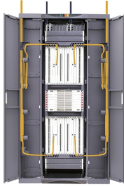

Connect multiple access layer devices for a more versatile network. Interested in learning more? Learn more about the highlights and compatible accessories of the Meraki MS450-12 aggregation switch. ...