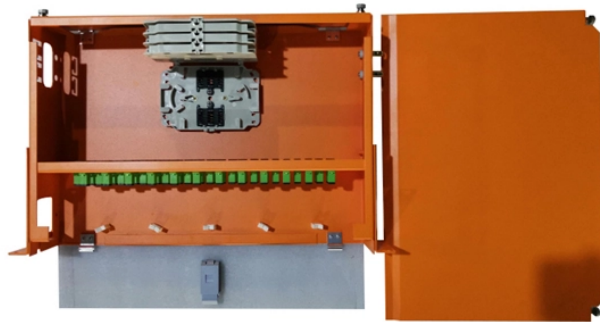

## Layer 3 switch for aggregation

## Layer 3 switch for aggregation

In carrier networks, Layer 3 switches may be used at metro edge nodes, enterprise leased-line access points, and service aggregation positions. They provide flexible VLAN isolation, policy ...

Switch aggregation refers to the concept of consolidating multiple access layer switches into a single aggregation layer switch in a traditional three-tier network design.

Layer 3 aggregation switches that allow enterprises to build scalable, secure, high performance and smart business networks that are fully manageable and support maximum capacity.

A 32-port, Layer 3 switch made for high-capacity 10G SFP+ and 25G SFP28 connections.

GS-6322-24P4X L3 24-Port 10/100/1000T 802.3bt PoE + 2-Port 10GBASE-T + 2-Port 10G SFP+ Managed Switch with Dual Modular Power Supply Slots