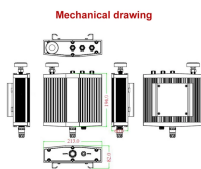

The following recommendations are intended to be a practical guide to ensure the safe and proper installation of cable ladder and cable tray systems and channel support and other support ...