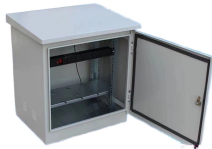

Some purchase them directly, including electrical meter factories and companies who carry various electrical products and are interested in adding boxes and distribution boards to their commercial ...