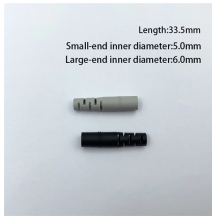

Lebanon Elevator Power Distribution Box

TEKNEL Trading is a Lebanese establishment, it was registered in 1993.