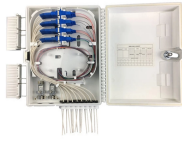

Al-Hussain for Electrical Industry and Services is the official Electrical distribution Panel Builder of Schneider Electric international Company in Libya. All Metal boxes are manufactured by ALUZINC ...