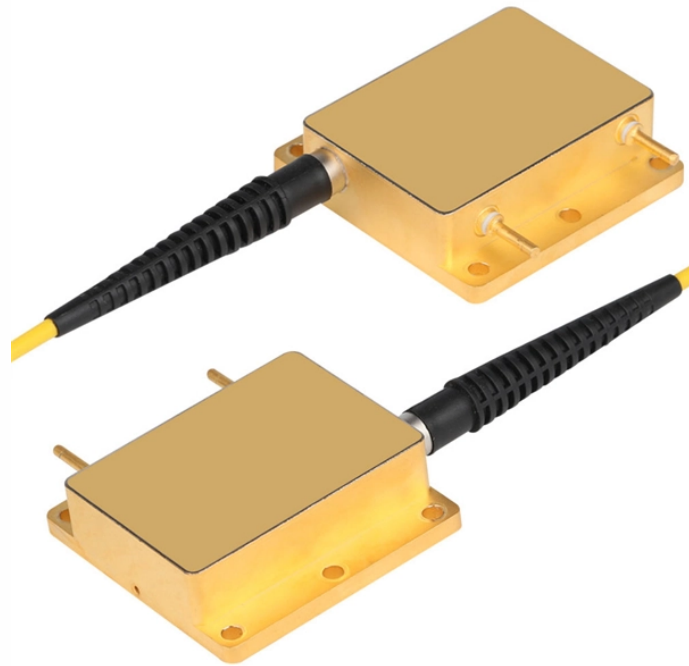

## Liechtenstein Solution Cold Aisle IP68 for Data Centers

## Liechtenstein Solution Cold Aisle IP68 for Data Centers

Adapt Versatile Aisle Containment Solutions for Both New and Existing Data Centers. Cool Shield™ products provide customers with versatile, turnkey aisle containment systems for new or existing ...

THE GREEN GRID: ASHRAE Data Center Cooling Guidelines: Developed in collaboration with ASHRAE, this document provides best practices for data center cooling, including hot and cold aisle ...

Cold Aisle Containment or CAC is a proven, relatively easy to deploy solution for effectively managing airflow within a data centre. A CAC system surrounds the cold aisle and it keeps cold supply air ...