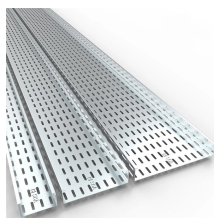

Aisle containment ceilings, walls and end of row doors are designed to help maintain optimal operating temperature in server rooms and data centres in order to lower data centre energy demands and ...