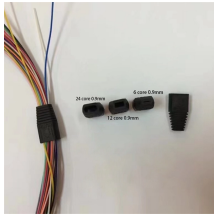

Light delivery box without jumping

Light delivery box without jumping

This sturdy smart delivery box is constructed of heavy steel and is weatherproof and (hopefully) theft-proof. It delivers fast smartphone notifications when opened or closed, and it records...

A package delivery box is a secure, weather-resistant container placed near your entryway, porch, or driveway. Delivery drivers drop parcels inside through a top-hinged lid.

Built to be durable and weather-resistant, this smart bench conceals your deliveries and secures them until you're ready to bring them inside. Unlike a standard mailbox, BenchSentry Connect easily ...