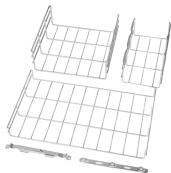

You're better off "not" using a J-box behind the fixture since if you did install one you'd probably have to pull a big honkin hole in your fixture to provide access to it.