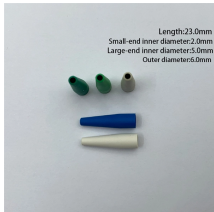

Find Litter Boxes & Covers at Wayfair. Enjoy Free Shipping & browse our great selection of Litter Boxes Furniture, Litter Box Enclosures and more!