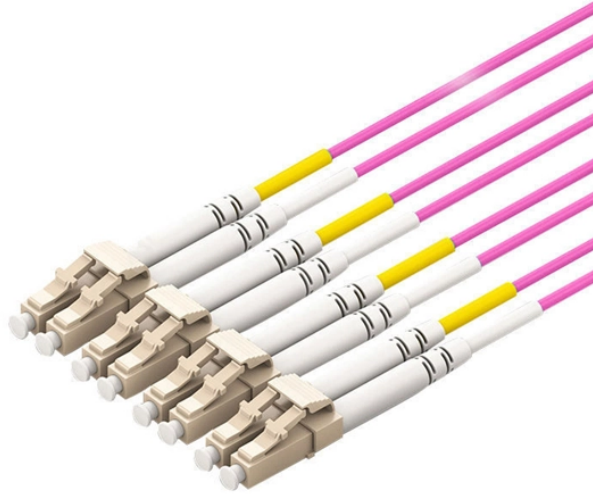

Lighting Cable Tray Installation

Lighting Cable Tray Installation

Here is a step-by-step guide on how to install a standard metal cable tray system (e.g., ladder or perforated type). Before starting, ensure you have the correct personal protective ...

This guide covers the critical steps, from selecting the right electrical cable tray and performing accurate cable fill calculations to managing a safe cable pull through and ensuring all bonding and grounding ...

The Ladder Tray features light, rugged, tubular steel construction. It is designed for mechanical support and strain relief in long runs of cable and creates a smooth gradual bend for cable.

Learn how to install cable trays for large-scale projects with our professional, step-by-step guide covering industry standards, safety protocols, and efficient routing techniques.