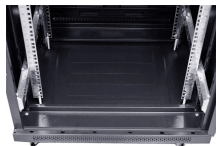

GDR Telecom Site Energy Systems

Lighting Terminal Box

Lighting Terminal Box

Find electrical and lighting junction boxes in various amperages to suit different applications. We stock standard electrical boxes in 5A to 30A with 3 to 6 terminals.

Midwest offers a full line of terminal boxes for 240 volt single phase and three phase, and three phase 600 volt ratings to meet your application requirements.

Price and other details may vary based on product size and color. Need help?