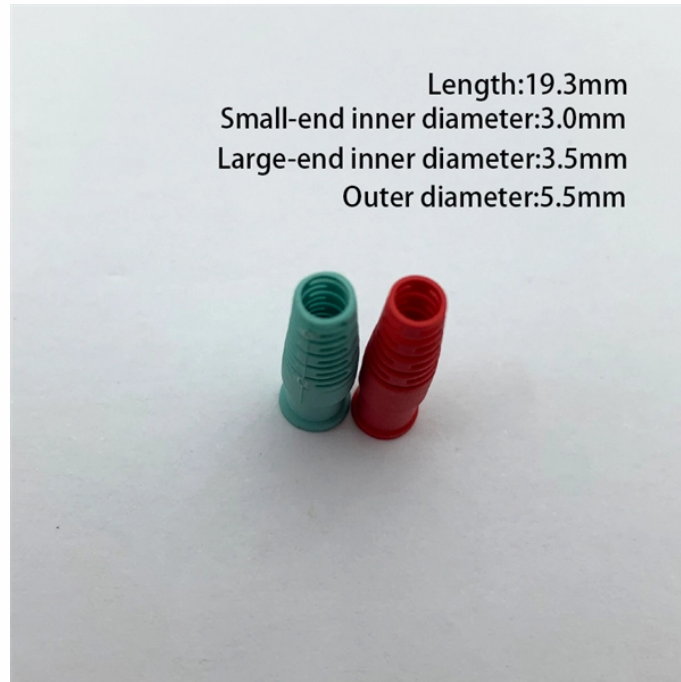

Lighting box distribution box 300400