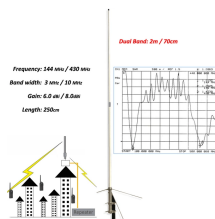

OMRON provides many varieties of Sensor, including diffuse-reflective, through-beam, retro-reflective, and distance-settable Sensors, as well as Sensors with either built-in or separate amplifiers.