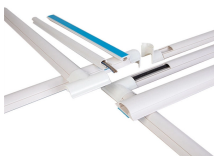

This two-part enclosure is split diagonally, offering clear and easy access to installed equipment for maintenance. It is suitable for rear or bottom tube/cable entry.

/ Enclosures & Server Racks / Enclosures / General Purpose Enclosures / IP68 Enclosures