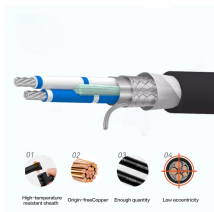

ONU serie products are the last meter optical network unit for FTTx. It is located at the user end t...