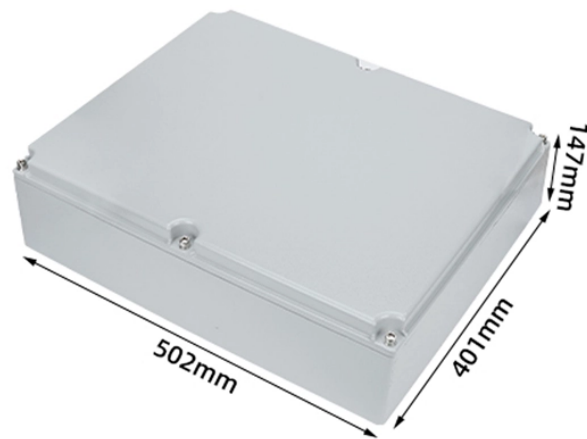

Low-voltage distribution box klxm

Low-voltage distribution box klxm

KLX type low-voltage distribution box is suitable for three-phase three wire, three-phase four wire, and three-phase five wire systems with AC voltage of 400V and below in various power industries. Used ...

Streamline your home wiring and media setup with low voltage panel boxes. Browse enclosures designed for easy installation and cooling of enclosed equipment.

With a simple structure, clear labeling, and easy access, the distribution box ensures safe operation, quick maintenance, and reliable protection for low-voltage electrical systems.

Choose from our selection of low-voltage boxes in a wide range of styles and sizes. Same and Next Day Delivery.

A complete line of low-voltage power distribution equipment, from the service entrance to panel boards, for the building infrastructure market.

What is a Low Voltage Distribution Box? A low voltage distribution box is an essential component used to receive, control, and distribute electrical power within systems operating below 1 kV.

XM type low-voltage distribution box is suitable for industrial and mining enterprises, residential communities and high-rise buildings. It is used for power distribution, lighting and metering in low ...