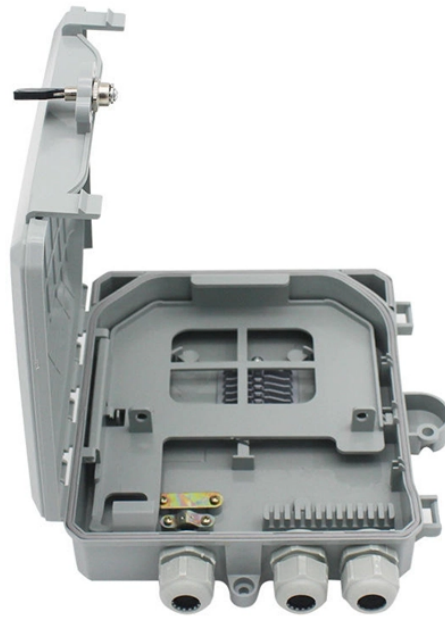

Low-voltage local distribution box

Low-voltage local distribution box

Choose from our selection of low-voltage boxes in a wide range of styles and sizes. Same and Next Day Delivery.

You rely on low voltage distribution boxes to keep your electrical systems safe, efficient, and ready for the future. These boxes manage local power, support renewable energy, and use ...

The electrical power distribution box is vital to ensuring safe, efficient, and scalable power management. By choosing CSQ Electric, customers benefit from advanced product design, strict quality assurance, ...

Streamline your home wiring and media setup with low voltage panel boxes. Browse enclosures designed for easy installation and cooling of enclosed equipment.

Power Distribution Box with Low Voltage Protection Compatible with Dewalt 20V Battery, Pre-Installed 3-Way Circuits and Dual USB Charger, Battery Adapter Box for RV Truck Trailer Van Yacht ...

Choose the right low voltage distribution box by matching capacity, safety, and environment to your needs for reliable and efficient electrical protection.

A complete line of low-voltage power distribution equipment, from the service entrance to panel boards, for the building infrastructure market.