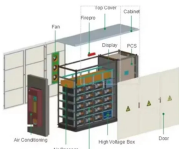

Streamline your home wiring and media setup with low voltage panel boxes. Browse enclosures designed for easy installation and cooling of enclosed equipment.

Power Distribution Box with Low Voltage Protection Compatible with Dewalt 20V Battery, Pre-Installed 3-Way Circuits and Dual USB Charger, Battery Adapter Box for RV Truck Trailer Van Yacht ...

Choose the right low voltage distribution box by matching capacity, safety, and environment to your needs for reliable and efficient electrical protection.

A complete line of low-voltage power distribution equipment, from the service entrance to panel boards, for the building infrastructure market.