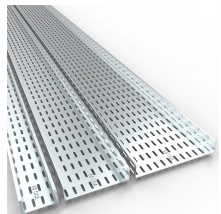

Luxembourg quote for 12-core optical distribution box

Luxembourg quote for 12-core optical distribution box

The 12 Port Fiber Distribution Box can connect up to 2 optical cables, providing space for distributors and 12 fuses. It is equipped with 12 SC adapters and can work in outdoor environments.

With a maximum capacity of 12 cores and the ability to accommodate 3 pieces of 8-13mm cables, it provides ample space for your connectivity needs. What sets it apart is the innovative design that ...

fiberolt provides optical distribution frame (ODF) in different size, such as 12/24/48/72/96/144 core, and SC, FC, LC adapter options are available.

With flexible adapter configurations and easy DIN rail installation, this terminal box provides a professional solution for structured cabling and fiber distribution.

FBR-11608 Fiber-Optic Distribution Box, 12-Core is a high quality product by Bud Industries used for electronic enclosure applications.

This box comes with one cable inlet and 12 output port, supporting up to 12-core splice. It is made of engineering plastic that provides mechanical protection for fiber splice and joint; the screw lock ...