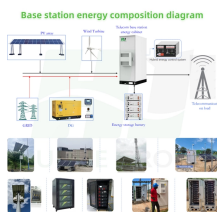

We cater for all sectors of industry in supplying, installing, servicing and maintaining complete Data Centers, UPSs, Automatic Voltage Regulators, Solar Systems, including but not limited to ...